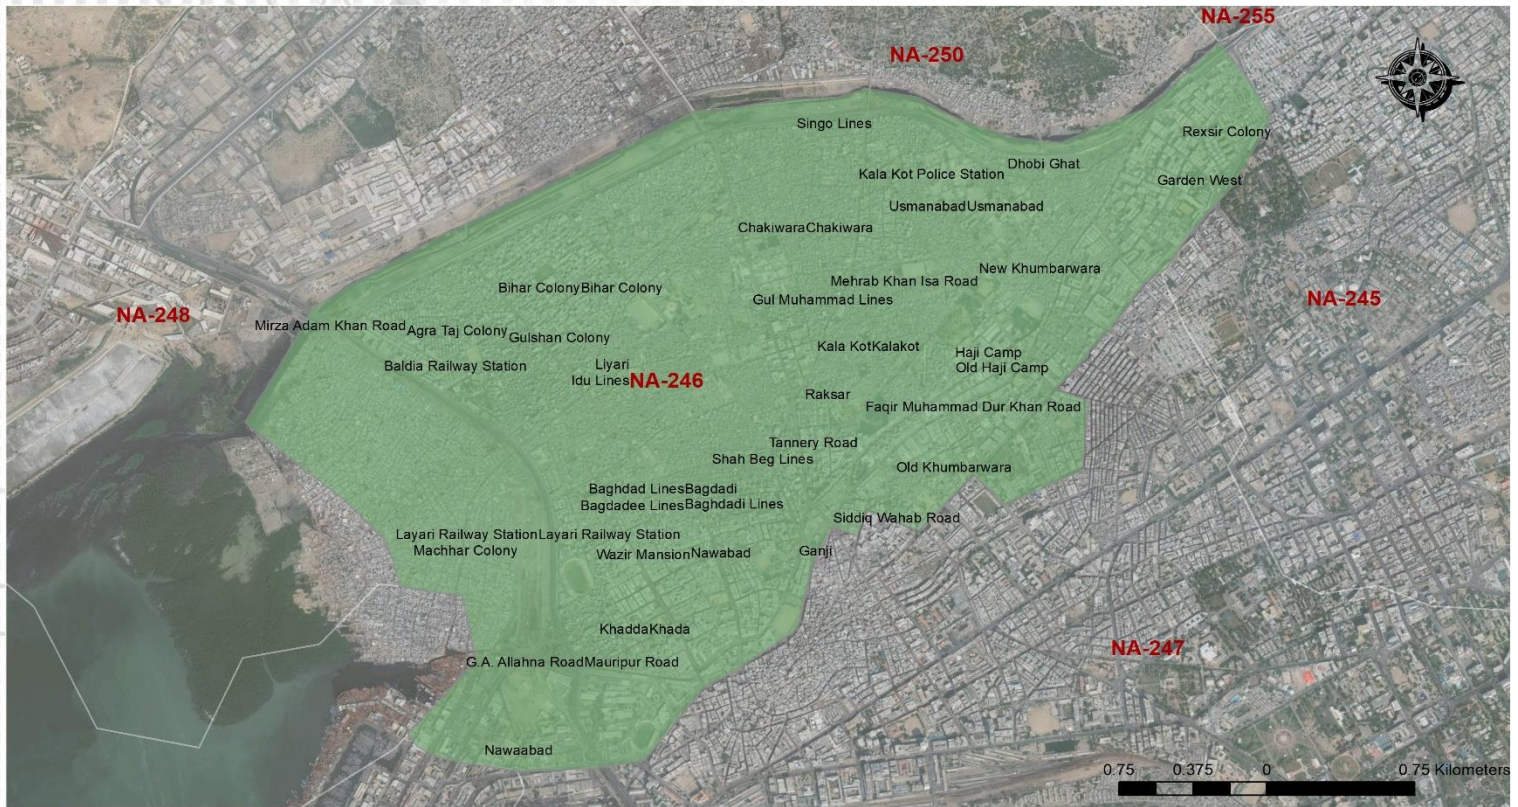

CONSTITUENCY PROFILE

NA-246 KARACHI SOUTH-I SINDH

CONSTITUENCY
POPULATION

908,327

VOTER STATISTICS

Male **305,940**

Female **230,748**

Total **536,688**

59% of the total population are registered as voters

POLLING STATIONS

1 Male 1 Female 242 Combined 244 Total

Number of polling stations where registered voters exceed 1,200 **242**

POLLING BOOTHS

488 Male 488 Female 976 Total

AVERAGE VOTER AT POLLING STATION **2,200** AVERAGE VOTER AT POLLING BOOTH **550**

LIST OF CONTESTING CANDIDATES

#	Name	Name of Political Party
1	Amjad Khan	Independent
2	Ejaz Ahmed	Pak Sarzameen Party
3	Ahmed	Tehreek-e-Labaik Pakistan
4	Umm-e-Kalsoom	Independent
5	Bilawal Bhutto Zardari	Pakistan Peoples Party Parliamentarians
6	Jawad Ahmed	Barabri Party Pakistan
7	Hazrat Gul	Awami National Party
8	Saleem Zia	Pakistan Muslim League (Nawaz)
9	Abid	Independent
10	Abdul Shakoor Shad	Pakistan Tehreek-e-Insaf
11	Ghulam Muhammad Samoo	Independent
12	Muhammad Irshad	Independent
13	Muhammad Anwar	Pakistan Justice & Democratic Party
14	Muhammad Arshad	Grand Democratic Alliance
15	Mahfooz Yar Khan	Muttahidda Qaumi Movement
16	Mollana- Noor-ul-Haq	Muttahidda Majlis-e-Amal Pakistan